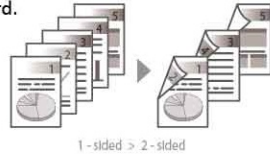

*ECOSYS M3660idn

***ECOSYS M3645idn/M3660idn

****ECOSYS M3145dn/M3645dn/M3645idn

Satisfying Critical Document Demands

COPY/PRINT

- Convenient Multi-Purpose Tray First Mode allow printing via Multi-Purpose Tray whenever paper is loaded there.
- 2-sided copy/print as standard.

- Save cost by using less paper.
Print: Allow 25-in-1
Copy: Allow 4-in-1

- Direct print from USB memory.

SCAN

- Fast dual scanning up to 100/64* ipm in A4 Mono/Color.
- Store scanned data easily by 'Scan to FTP', 'Scan to SMB' and 'Scan to Email'.
- Scan data directly into USB memory - Scan to USB.