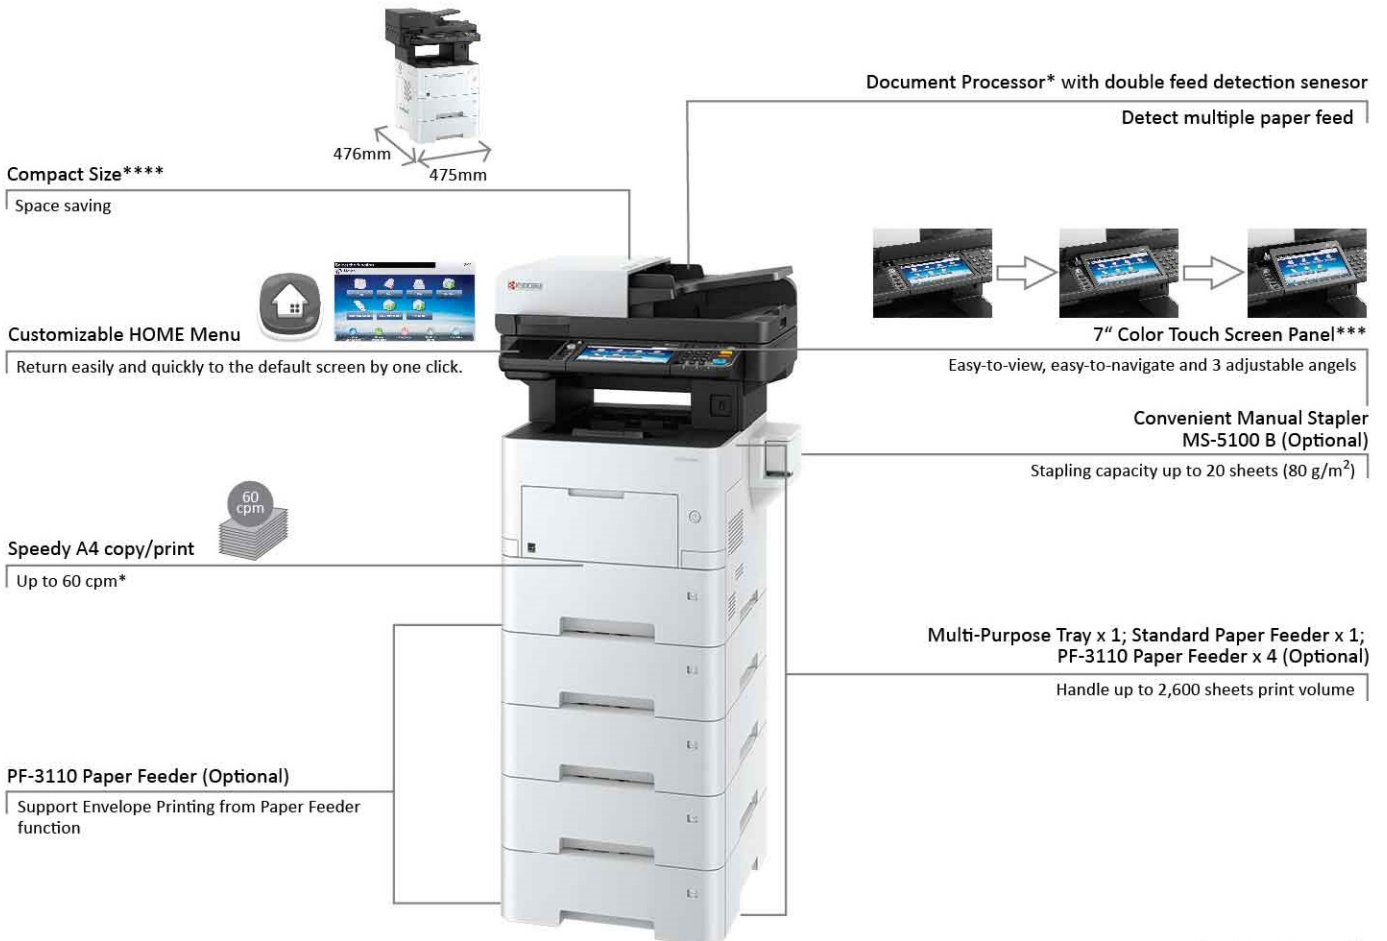

- Speedy A4 copy/print up to 60 ppm.
- Fast dual scanning up to 100/64 ipm A4 Mono/Color*.
- Allow A6 duplex scan from Document Processor.
- Support high print volume up to 2,600 sheets**.
- User friendly 7" large color touch screen panel***.
- Leverage solutions to enhance information security and sharing and improve document workflow.
- Environmental design with long life drum, low energy consumption and quiet in operation.

*ECOSYS M3660idn
**With Optional PF-3110 x 4
***ECOSYS M3645idn/M3660idn

Born to be Extraordinary

KYOCERA Document Solutions is Extraordinary for

- Broad Range of Multifunction Devices and Printers
- Optimized Total Cost of Ownership (TCO)
- Reliable with Long Life Drum and Parts
- New and Advanced Technology

*ECOSYS M3660idn

***ECOSYS M3645idn/M3660idn

****ECOSYS M3145dn/M3645dn/M3645idn

Satisfying Critical Document Demands

COPY/PRINT

- Convenient Multi-Purpose Tray First Mode allow printing via Multi-Purpose Tray whenever paper is loaded there.
- 2-sided copy/print as standard.

- Save cost by using less paper.
Print: Allow 25-in-1
Copy: Allow 4-in-1

- Direct print from USB memory.

SCAN

- Fast dual scanning up to 100/64* ipm in A4 Mono/Color.
- Store scanned data easily by 'Scan to FTP', 'Scan to SMB' and 'Scan to Email'.
- Scan data directly into USB memory - Scan to USB.