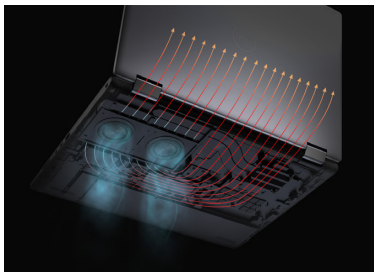

Easy access storage with optional door on the bottom of the base

Pro keyboard

Optional Smart Card Reader

Large click pad with optional NFC reader

Chassis intrusion sensor

Up to WiFi 6E

Bluetooth 5.3